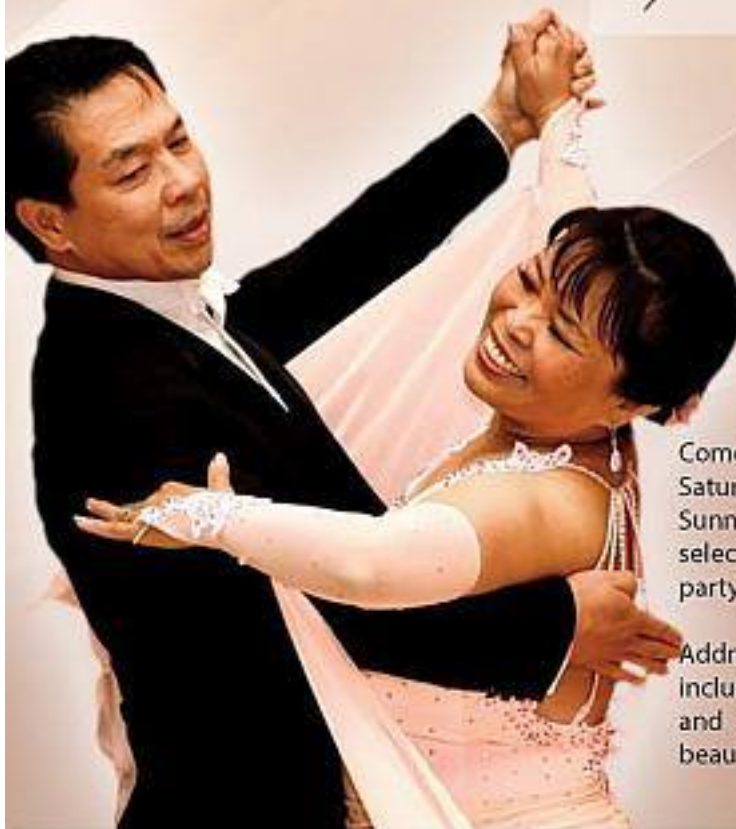

Sunny's
SATURDAY NIGHT DANCE PARTY

EVERY SATURDAY NIGHT EXCEPT 3RD SATURDAY

6:30pm - 8:00pm: Standard Practice

8:00pm - Midnight: Social Party

Capital Ballroom

BETHESDA, MD

Come and join our exciting Saturday Night Party hosted by Sunny and PJ! Enjoy our great selections of ballroom, Latin and party dance music.

Admission \$15 per person including snacks, refreshments and 5.5 hours of dancing at beautiful Capital Dance Studio.

For more information, please contact Sunny at (240) 751-6888
CAPITAL BALLROOM DANCE STUDIO: 7800 Wisconsin Ave. (2nd Floor), Bethesda, MD